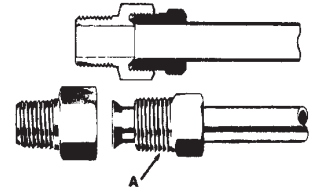

To Order Call: 708-447-4500 or Outside Illinois 800-837-8707

INVERTED FLARE FITTINGS

Inverted Flare

- Applications: Hydraulic Brake, Power Steering, Fuel Lines, Transmission Cooler Lines, LP and Natural Gas.
- Pressure: Up to 2000 PSI. • Temperature: -65° F to + 250° F
- Used With: Copper, Steel, Brass, Aluminum and Bundy Tubing.
- Meets specifications and standards of ASA, ASME, and SAE, and Military Standards.