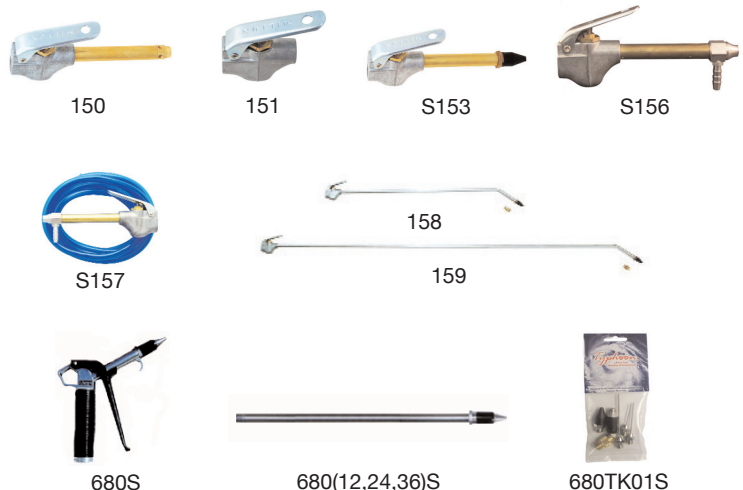

To Order Call: 708-447-4500 or Outside Illinois 800-837-8707