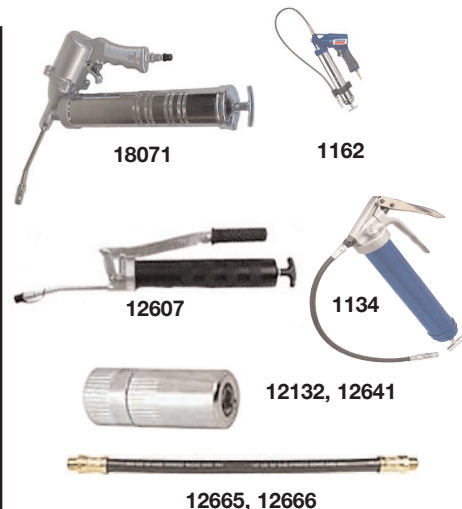

# GREASE FITTINGS

GREASE FITTINGS				
DESCRIPTION	BOX QTY	ITEM #		
1/4" Pipe Straight Short	25	ZF1400		
1/4 - 28 Straight Short	25	ZF1428		
1/4-28 X 1-1/8" Long	25	ZF14281516		
1/4-28 X 1-5/64" Long	25	ZF14281564		
1/4-28 x .669 Straight	25	ZF1428669		
1/4 - 28 Forty Five Degree	25	ZF1445		
1/4 - 28 Ninety Degree	25	ZF1490		
1/8" Pipe Straight Short	25	ZF1800		
1/8" Pipe Straight X 1-1/4" Long	25	ZF18125		
1/8" Pipe Straight X 1-3/4" Long	25	ZF18177		
1/8" Forty Five Degree	25	ZF1845		
1/8" Ninety Degree	25	ZF1890		
3/16 Drive Tap X 1/2" Long	25	ZF1000		1000,1001,1002
1/4 Drive Tap x 1/2" Long	25	ZF1001		
5/16 Drive Tap X 19/32" Long	25	ZF1002		
6MM (1.0) Straight	25	ZFMM6		
6MM (1.0) Forty Five Degree	25	ZFMM645		
6MM (1.0) Ninety Degree	25	ZFMM690		
8MM (1.25) Straight	25	ZFMM8		
8MM (1.25) Forty Five Degree	25	ZFMM845		
8MM (1.25) Ninety Degree	25	ZFMM890		
10MM (1.0) Straight	25	ZFMM10		
10MM (1.0) Forty Five Degree	25	ZFMM1045		
10MM (1.0) Ninety Degree	25	ZFMM1090		
<b>GREASE FITTING EASY OUT TOOL</b>				
1/8" Easy out	1	ZF83000	83000, 83050	
1/4" Easy out	1	ZF83050		

ITEM #LA134

**The LA134 Pan Assortment contains the following**  
 ZF1428, ZF1445, ZF1490, ZF1800, ZF18177, ZF1845, ZF1890,  
 ZFMM10, ZFMM1090, ZFMM6, ZFMM8, ZFMM890

GREASE GUNS & ACCESSORIES	
DESCRIPTION	ITEM #
Air Operated Grease Gun	ZF18071
• Three way loading feature: uses standard 14.5 oz grease cartridge, bulk grease or grease filler pump.	
Lincoln Air Operated Grease Gun	ZF1162
Lever Handle Grease Gun	ZF12607
Lincoln Lever Handle Grease Gun	ZF1134
Hydraulic Coupler - 4 claw with ball check - 6000 psi	ZF12132
Hydraulic Coupler - 4 claw - 6000 psi	ZF12641
18" Flexible Grease Hose - Heavy Duty, bulk	ZF12665
Working Pressure: 1000 psi    Burst Pressure: 4000 psi	
18" Flexible Grease Hose - bulk	ZF12666
Working Pressure: 1000 psi    Burst Pressure: 4000 psi	